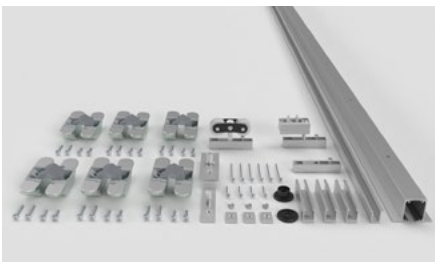

REFERENCIAS / REFERENCES / RÉFÉRENCES / REFERENZ

J