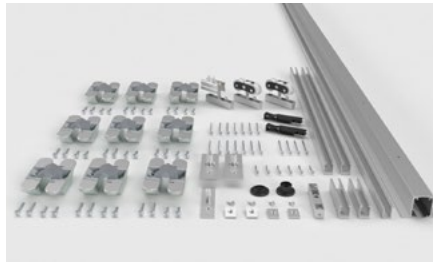

REFERENCIAS / REFERENCES / RÉFÉRENCES / REFERENZ

E