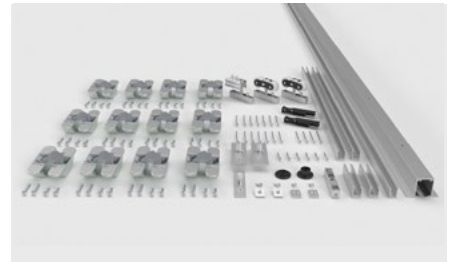

REFERENCIAS / REFERENCES / RÉFÉRENCES / REFERENZ

F