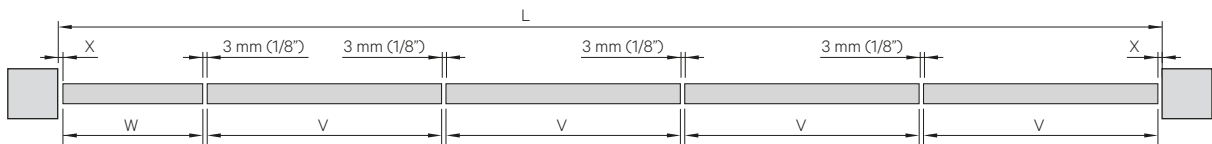

LITE FOLD 100 CENTRAL

$$V = \frac{L - (2X + 40 \text{ mm}) - (N-1) \times 3 \text{ mm}}{(N-0,5)} \quad W = \frac{V}{2} + 40 \text{ mm}$$

$$V = \frac{L - (2X + 19/16") - (N-1) \times 1/8"}{(N-0,5)} \quad W = \frac{V}{2} + 19/16"$$

V Min. = 350 mm (13 13/16")

V Max. = 900 mm (35 7/16")

Espeor Puerta (Panel Thickness)	X
35 mm (1 3/8")	5 mm (3/16")
40 mm (1 9/16")	6 mm (1/4")
45 mm (1 3/4")	7 mm (9/32")
50 mm (2")	8 mm (5/16")

N = Número de hojas (Number of panels)