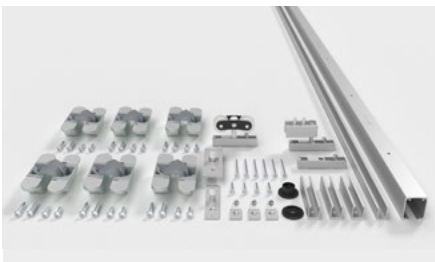

REFERENCIAS / REFERENCES / RÉFÉRENCES / REFERENZ

G