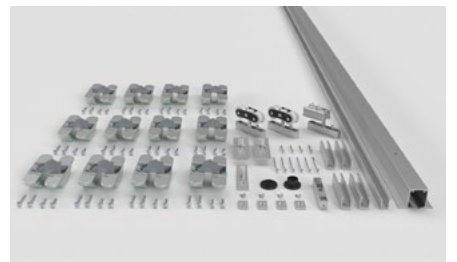

REFERENCIAS / REFERENCES / RÉFÉRENCES / REFERENZ

L