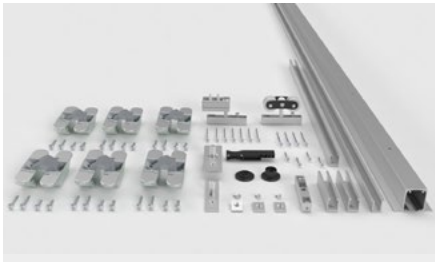

REFERENCIAS / REFERENCES / RÉFÉRENCES / REFERENZ

D