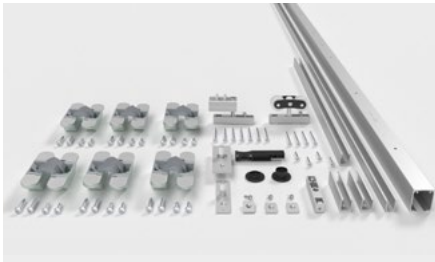

REFERENCIAS / REFERENCES / RÉFÉRENCES / REFERENZ

A