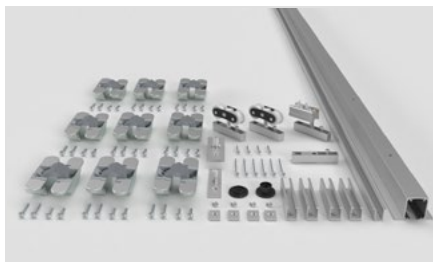

REFERENCIAS / REFERENCES / RÉFÉRENCES / REFERENZ

K