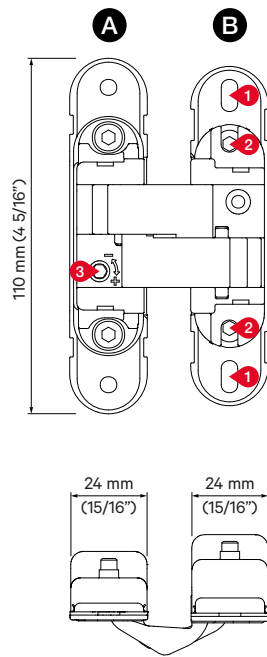

INSTALACIÓN VISTA/
EXPOSED INSTALLATION

INSTALACIÓN EMPOTRADA
RECESSED INSTALLATION

LITE FOLD 100 LATERAL

$$V = \frac{L - 2X - ((N - 1) \times 3 \text{ mm } (1/8''))}{N}$$

V Min. = 350 mm (13 13/16")

V Max. = 900 mm (35 7/16")

Espeor Puerta (Panel Thickness)	X
35 mm (1 3/8")	5 mm (3/16")
40 mm (1 9/16")	6 mm (1/4")
45 mm (1 3/4")	7 mm (9/32")
50 mm (2")	8 mm (5/16")

N = Número de hojas (Number of panels)

LITE FOLD 100 CENTRAL

$$V = \frac{L - (2X + 40 \text{ mm}) - (N-1) \times 3 \text{ mm}}{(N-0,5)} \quad W = \frac{V}{2} + 40 \text{ mm}$$

$$V = \frac{L - (2X + 19/16") - (N-1) \times 1/8"}{(N-0,5)} \quad W = \frac{V}{2} + 19/16"$$

V Min. = 350 mm (13 13/16")

V Max. = 900 mm (35 7/16")

Espeor Puerta (Panel Thickness)	X
35 mm (1 3/8")	5 mm (3/16")
40 mm (1 9/16")	6 mm (1/4")
45 mm (1 3/4")	7 mm (9/32")
50 mm (2")	8 mm (5/16")

N = Número de hojas (Number of panels)