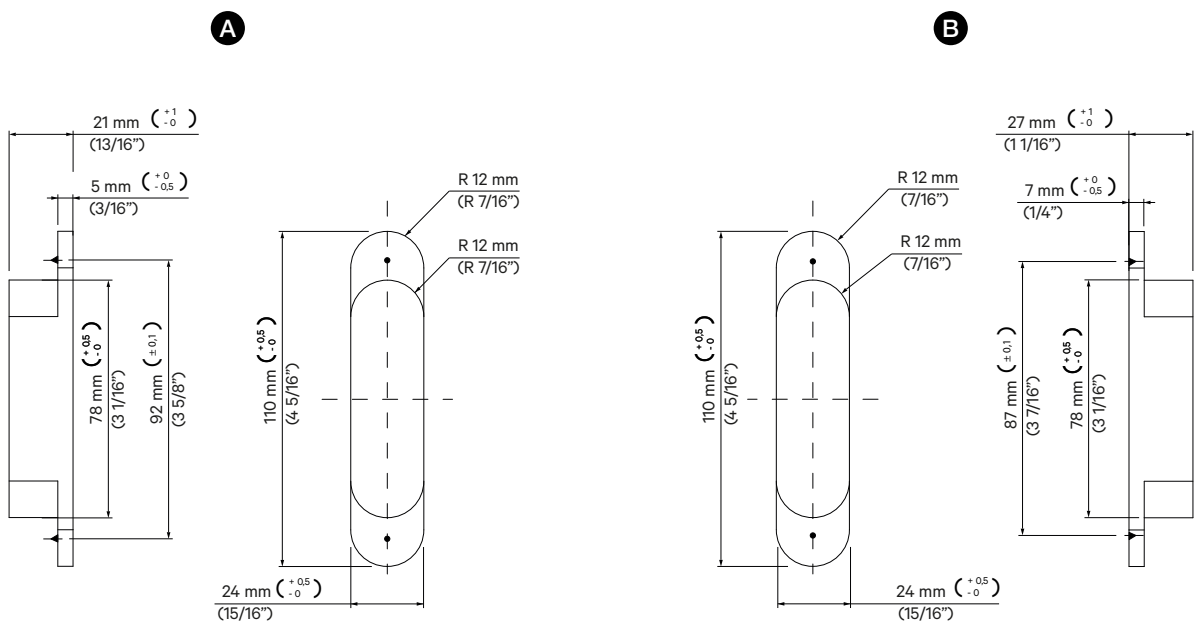

**MECANIZACIÓN DEL PANEL/
PANEL FABRICATION**