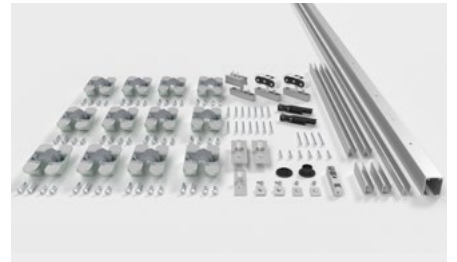

REFERENCIAS / REFERENCES / RÉFÉRENCES / REFERENZ

C