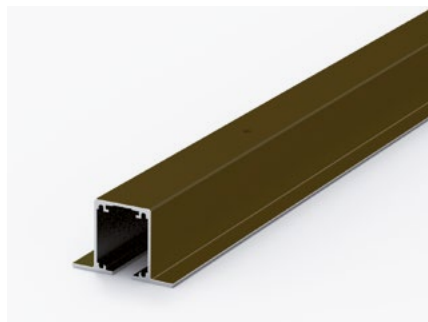

REFERENCIAS / REFERENCES / RÉFÉRENCES / REFERENZ

K